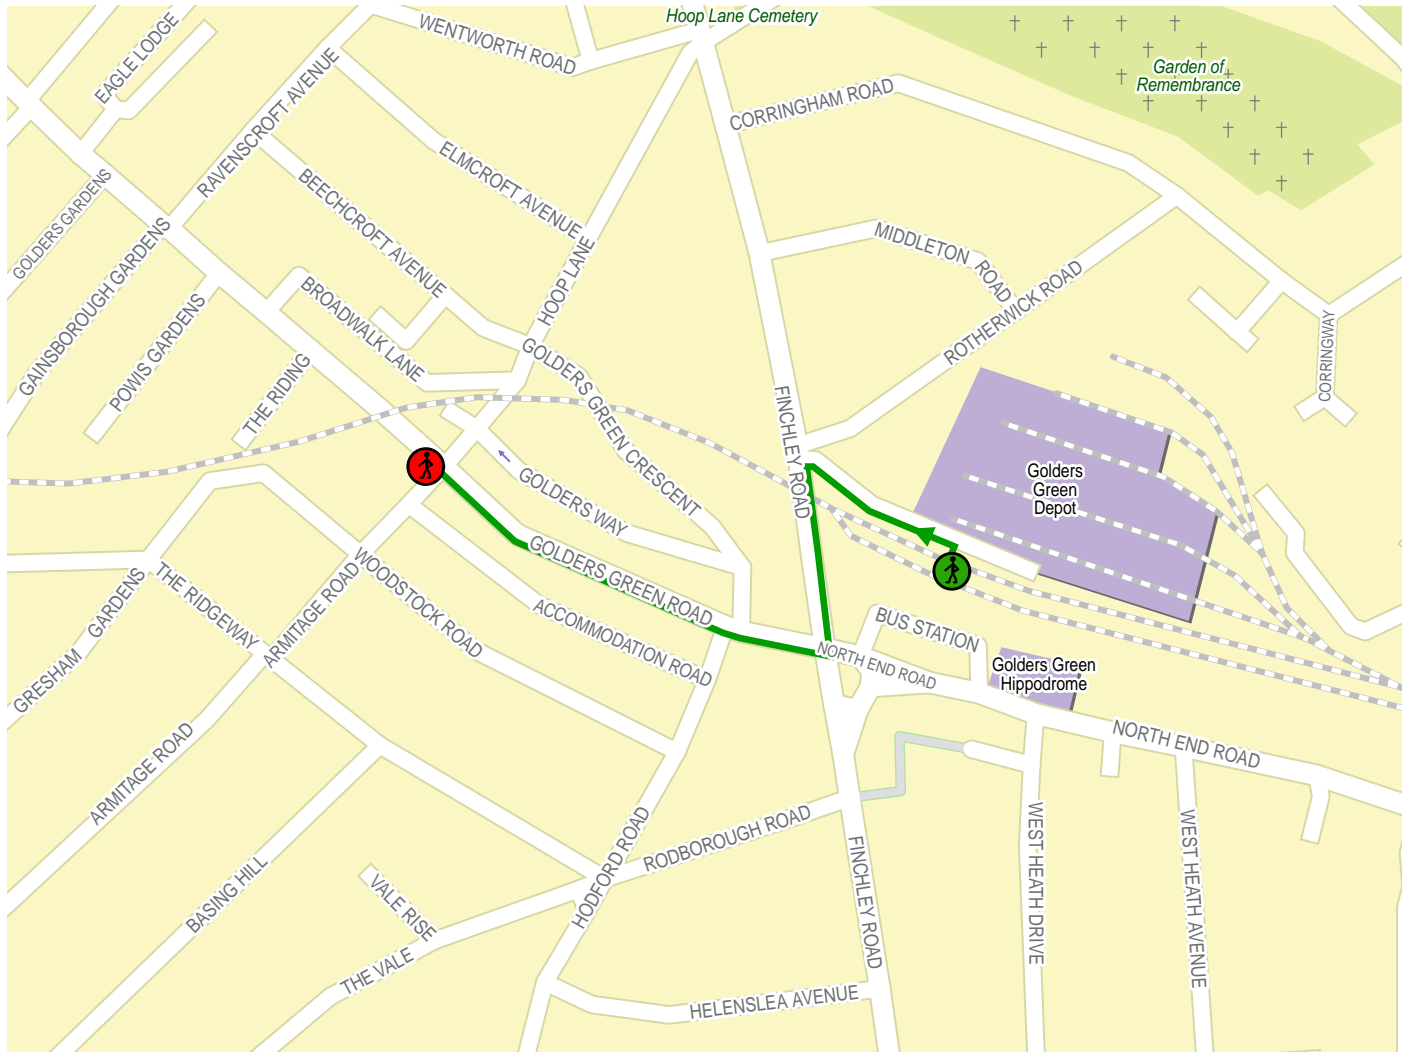

### Suggested path from Golders Green Station to 105 Golders Green Road.

© 2006 NAVTEQ/PTV AG/Map&Guide

- Footpath
- Departure with walk
- Arrival with footpath

1.	From Golders Green Station.	
2.		140 m 140 m
3.	↙ Turn Left Into Finchley Road	150 m 290 m
4.	↘ Turn Right Into Golders Green Road	340 m 0.6 km
5.	Arrive at 105 Golders Green Road.	